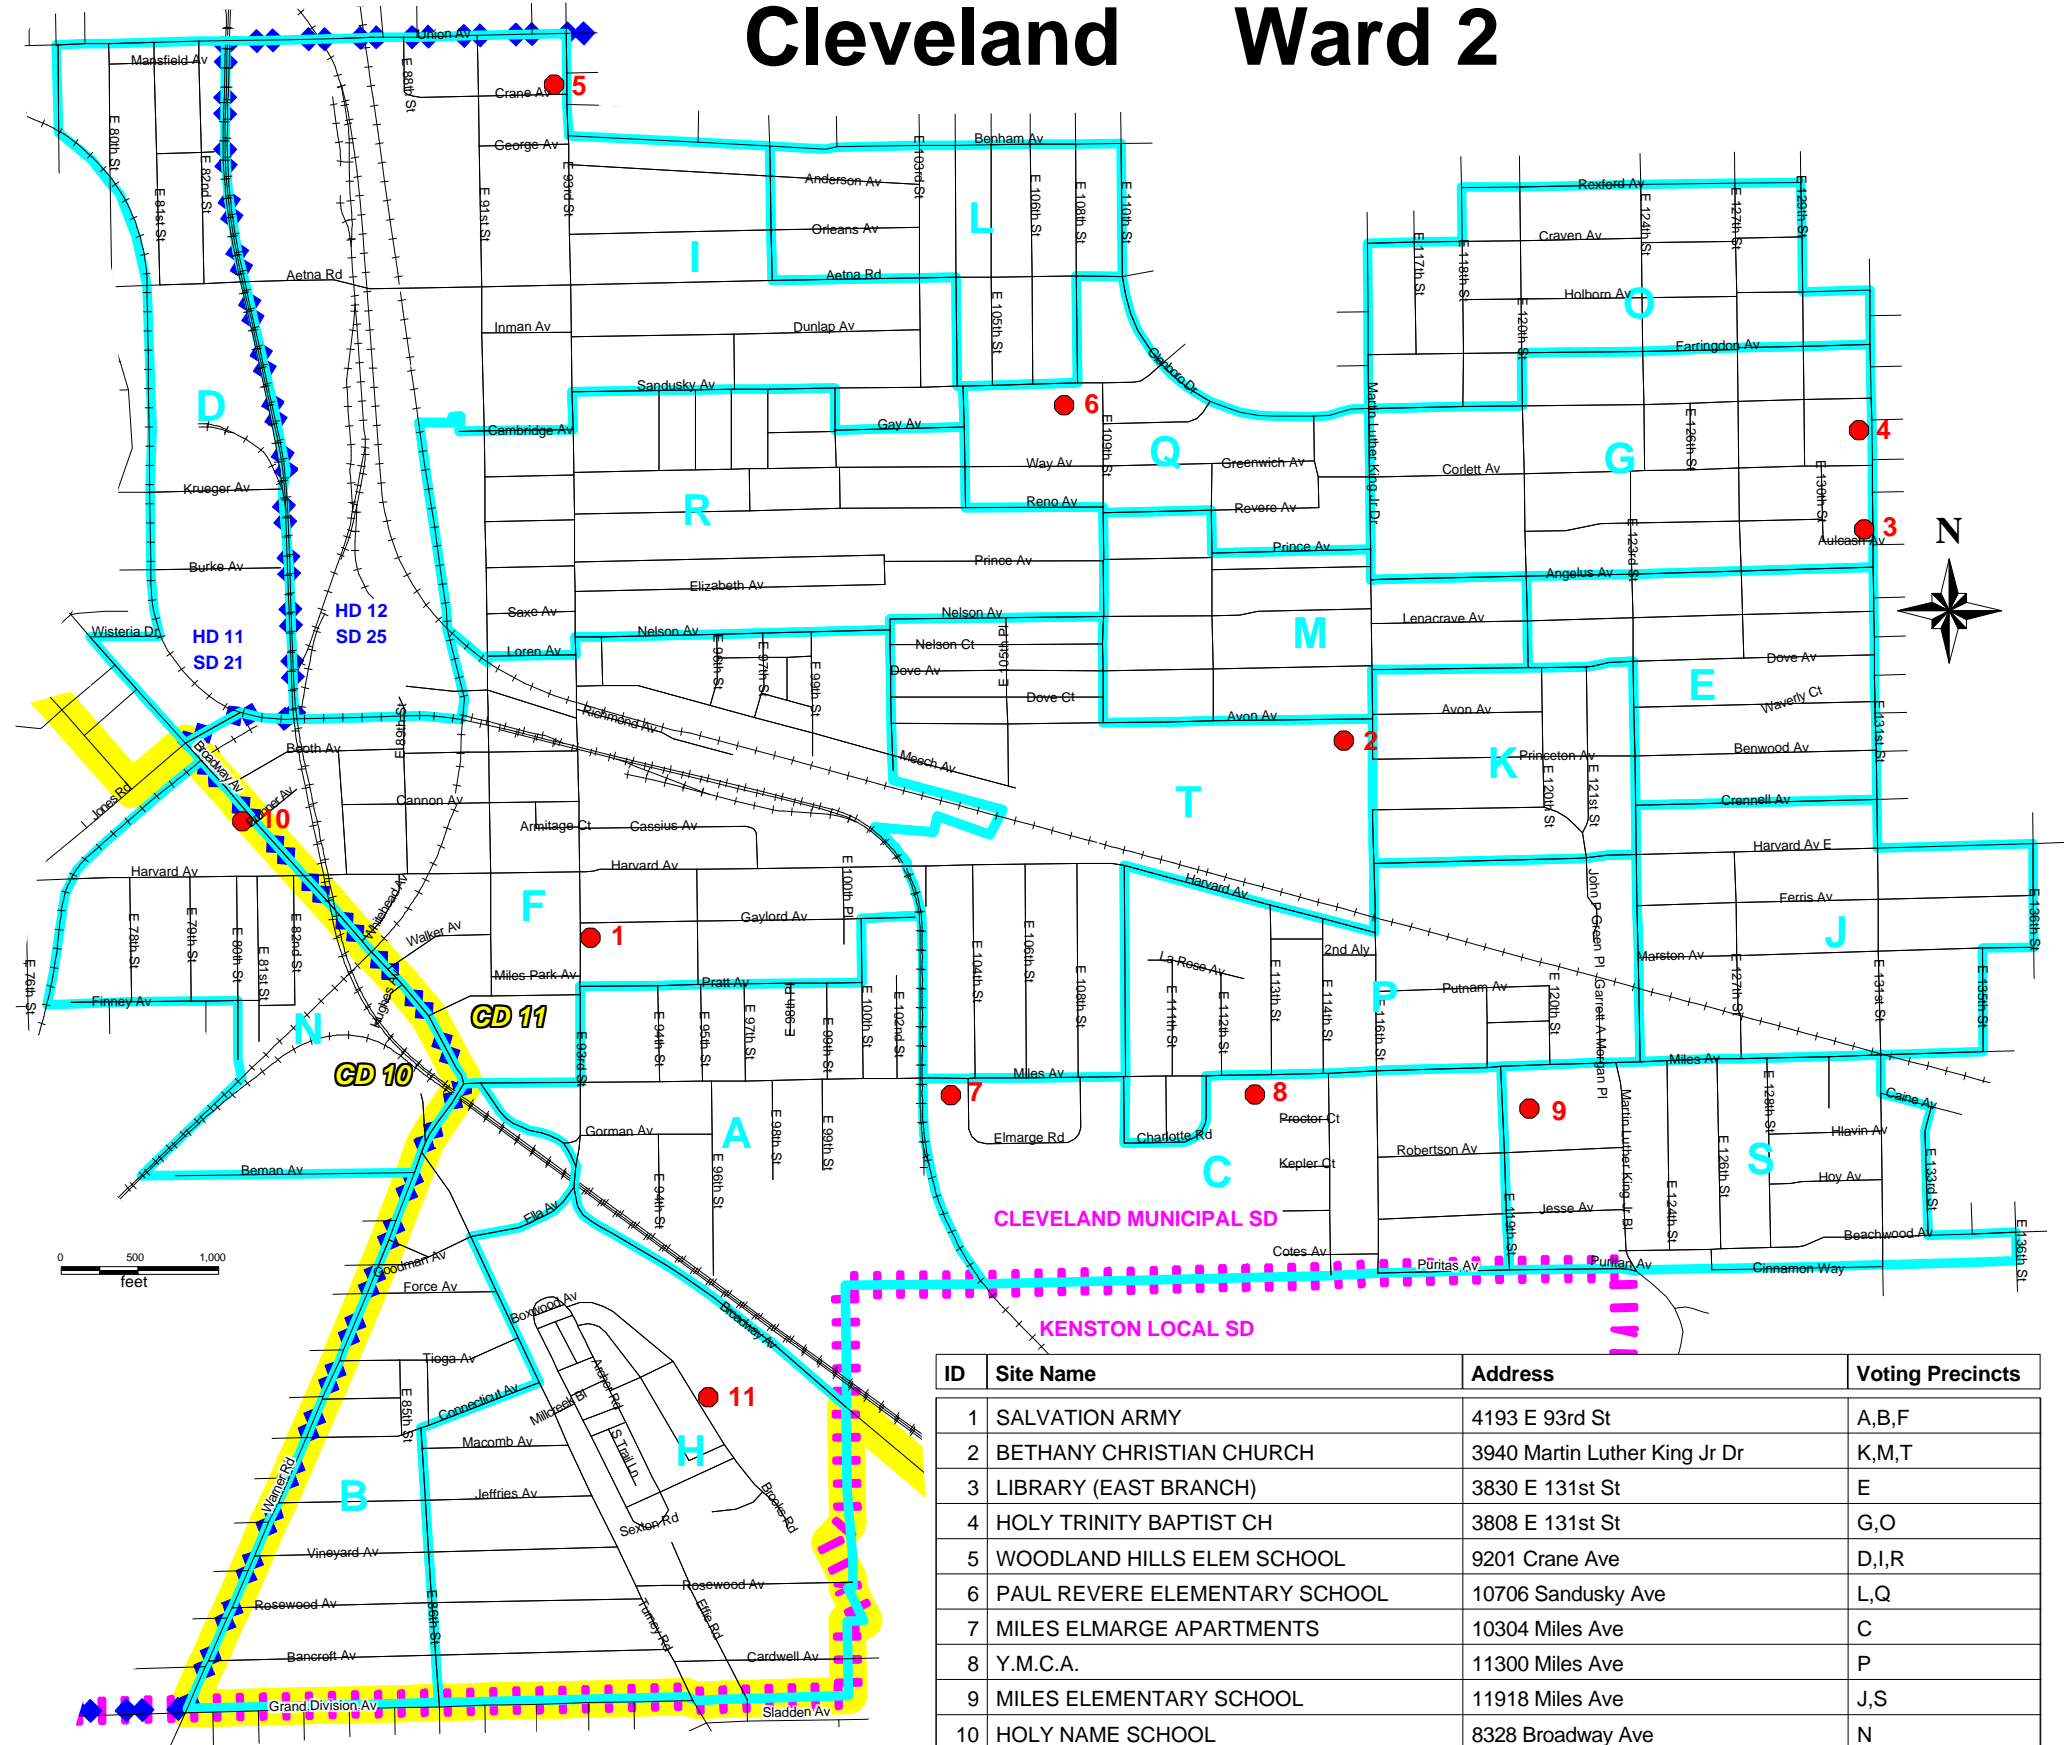

Cleveland Ward 2

ID	Site Name	Address	Voting Precincts
1	SALVATION ARMY	4193 E 93rd St	A,B,F
2	BETHANY CHRISTIAN CHURCH	3940 Martin Luther King Jr Dr	K,M,T
3	LIBRARY (EAST BRANCH)	3830 E 131st St	E
4	HOLY TRINITY BAPTIST CH	3808 E 131st St	G,O
5	WOODLAND HILLS ELEM SCHOOL	9201 Crane Ave	D,I,R
6	PAUL REVERE ELEMENTARY SCHOOL	10706 Sandusky Ave	L,Q
7	MILES ELMARGE APARTMENTS	10304 Miles Ave	C
8	Y.M.C.A.	11300 Miles Ave	P
9	MILES ELEMENTARY SCHOOL	11918 Miles Ave	J,S
10	HOLY NAME SCHOOL	8328 Broadway Ave	N
11	MILL CREEK COMMUNITY CENTER	4401 Brooks Rd	H