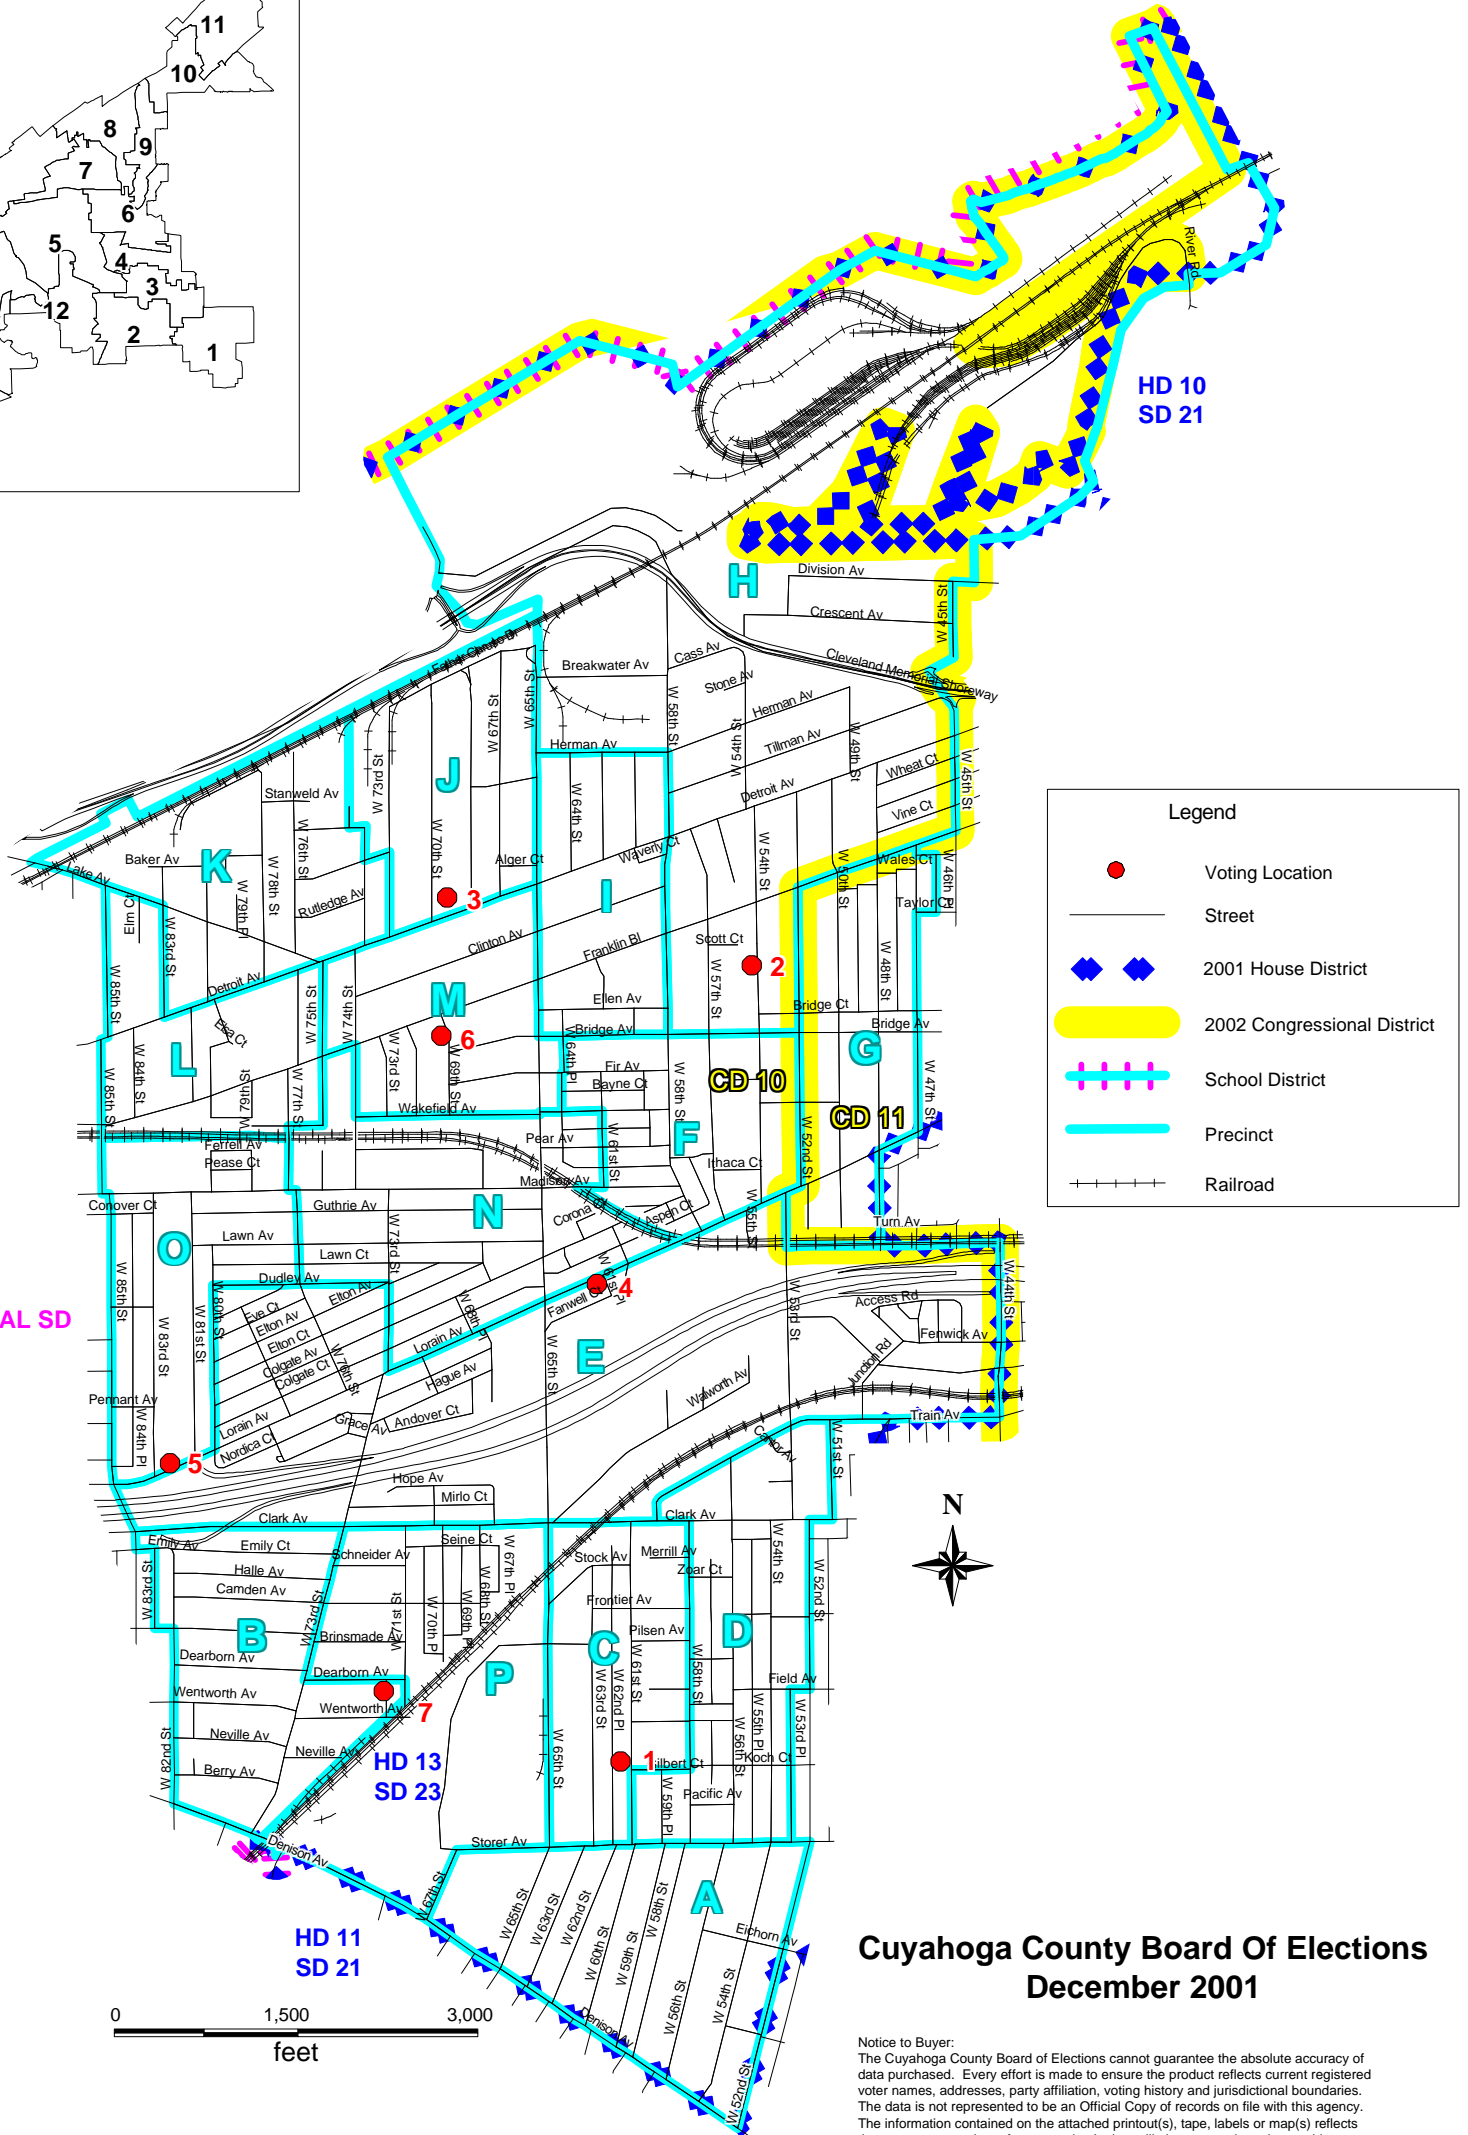

Cleveland Ward 17

CLEVELAND MUNICIPAL SD
(all of ward 17)

Legend	
●	Voting Location
—	Street
◆ ◆	2001 House District
 	2002 Congressional District
— —	School District
— —	Precinct
—+—+—+—+—	Railroad

Cuyahoga County Board Of Elections December 2001

Revision: 4/02/02 Voting location update
Revision: 9/03/02 Precinct boundary update
Revision: 10/01/02 Voting location update

ID	Site Name	Address	Voting Precincts
1	V. F. W. #2850	3296 W 61st St	A,C,D
2	WAVERLY ELEMENTARY SCHOOL	1810 W 54th St	G,H,I
3	OUR LADY OF MT. CARMEL CH	6928 Detroit Ave	J,K
4	MICHAEL ZONE REC. CENTER	6301 Lorain Ave	E,F
5	LORAIN LIBRARY	8216 Lorain Ave	O
6	JOSEPH M GALLAGHER MIDDLE SCH	6601 Franklin Blvd	L,M,N
7	RIVERSIDE CH. OF GOD IN CHRIST	7115 Dearborn Ave	B,P

Prepared by:
Northern Ohio Data & Information Service
Maxine Goodman Levin College of Urban Affairs
Cleveland State University
(216) 687-2209

Prepared 6/05/03 by JCW