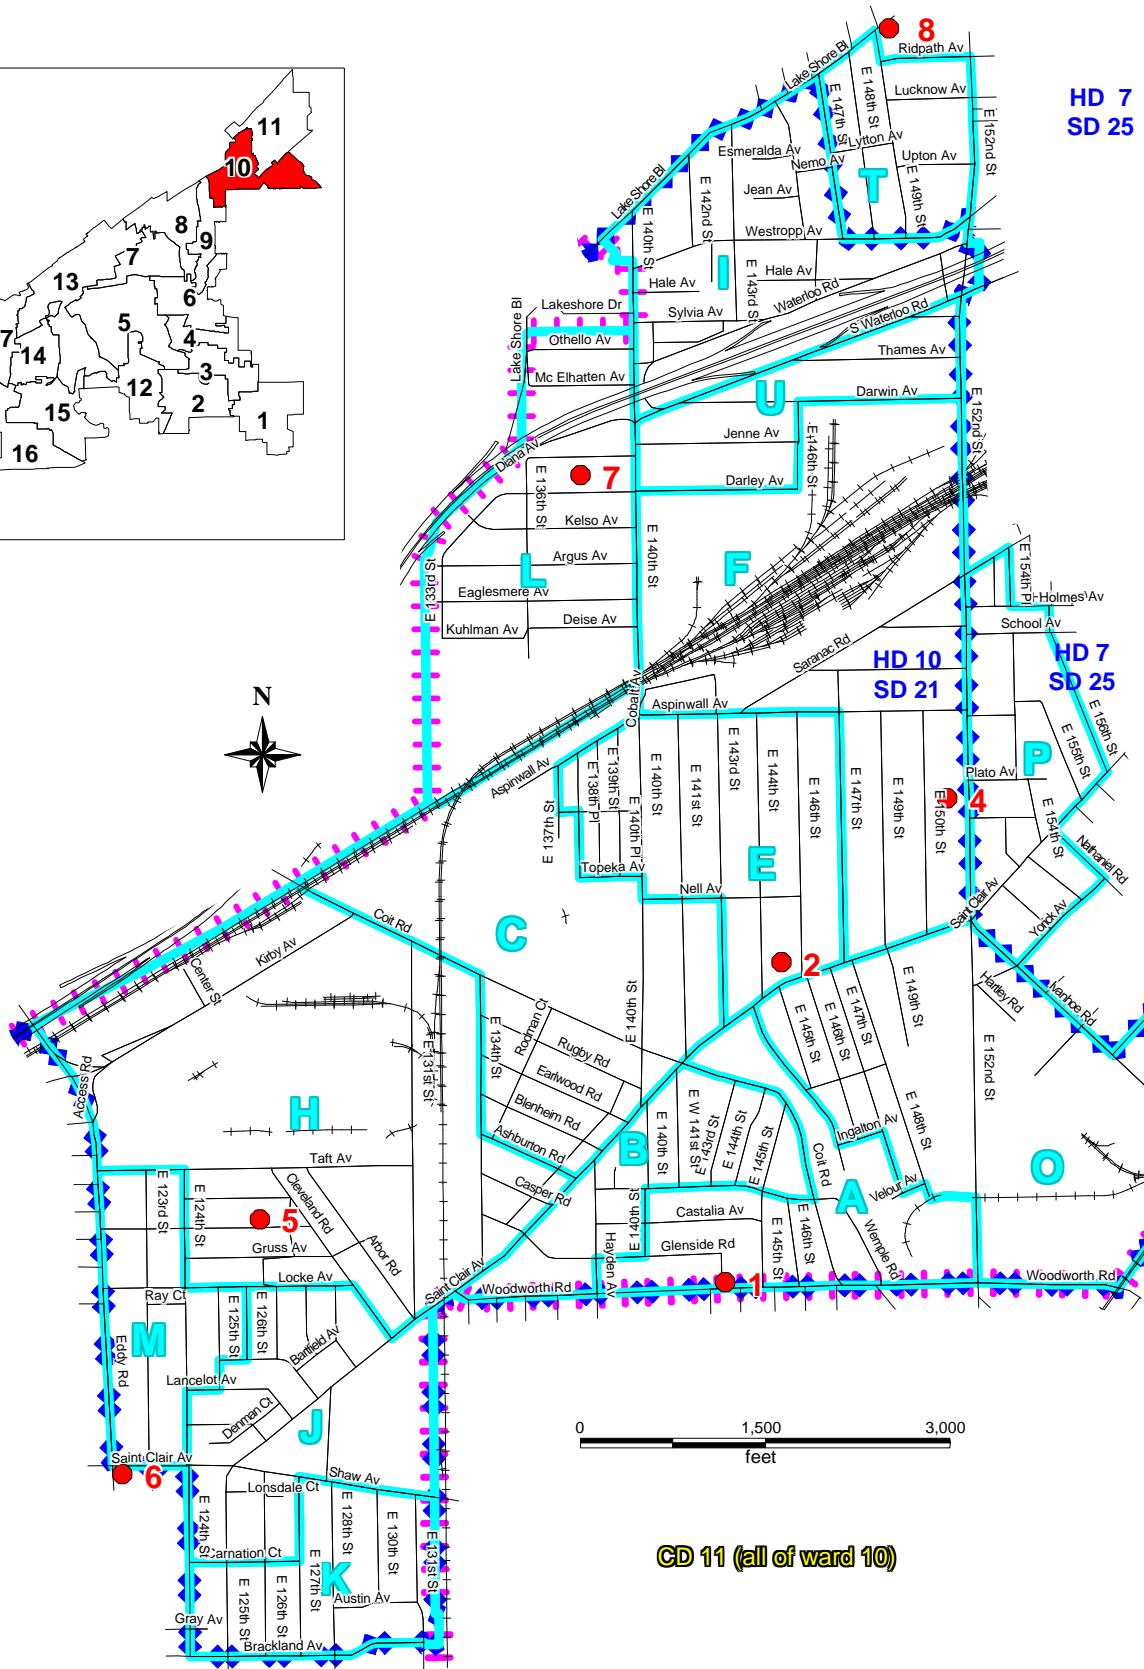

HD 7
SD 25

ID	Site Name	Address	Voting Precincts
1	KENNETH CLEMENT SCHOOL	14311 Woodworth Rd	A,B
2	ST. JOSEPH COLLINWOOD SCHOOL	14405 Saint Clair Ave	C,E,O
3	NEW AVENUES TO INDEPENDENCE	17608 Euclid Ave	D,G,N,Q,R,S
4	COLLINWOOD BRANCH LIBRARY	856 E 152nd St	F,P
5	IOWA MAPLE SCHOOL	12510 Maple Ave	H,M
6	EVERLASTING BAPTIST CH ANX	12205 Saint Clair Ave	J,K
7	HENRY LONGFELLOW SCHOOL	650 E 140th St	L,U
8	ST. JEROME'S CATHOLIC SCHOOL	15000 Lake Shore Blvd	I,T