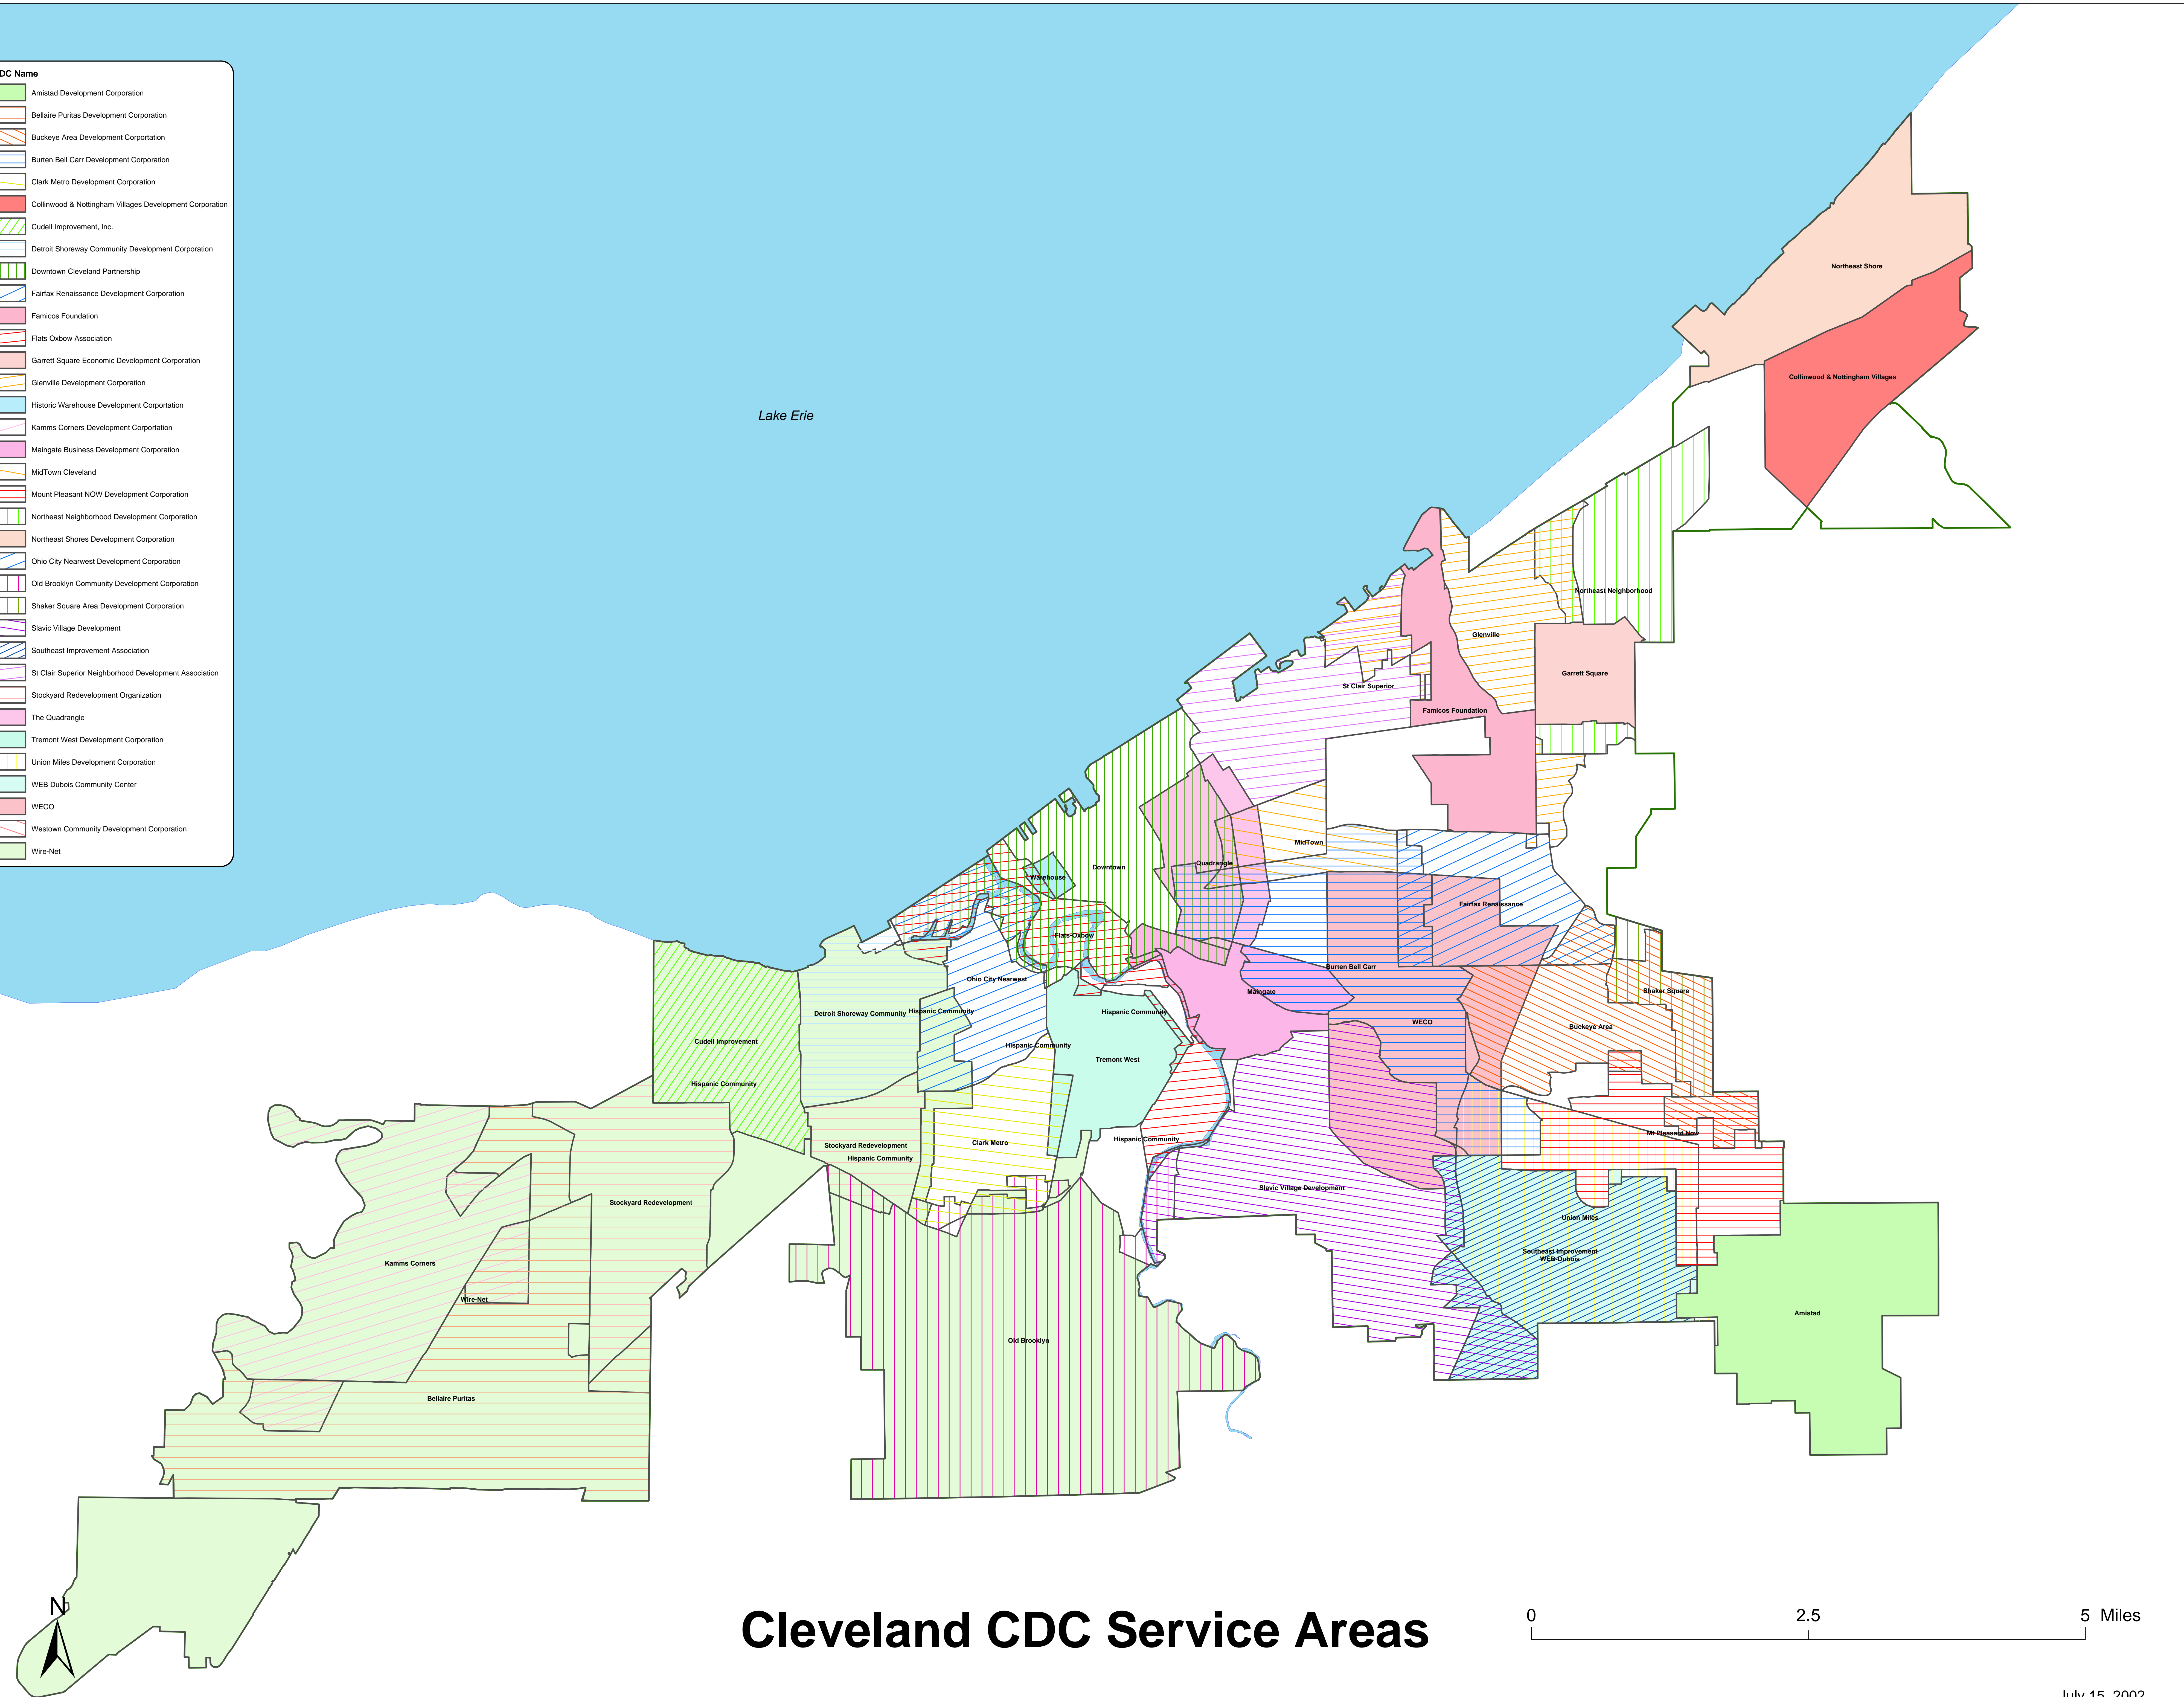

- CDC Name**
-  Amistad Development Corporation
 -  Bellaire Puritas Development Corporation
 -  Buckeye Area Development Corporation
 -  Burten Bell Carr Development Corporation
 -  Clark Metro Development Corporation
 -  Collinwood & Nottingham Villages Development Corporation
 -  Cudell Improvement, Inc.
 -  Detroit Shoreway Community Development Corporation
 -  Downtown Cleveland Partnership
 -  Fairfax Renaissance Development Corporation
 -  Famicos Foundation
 -  Flats Oxbow Association
 -  Garrett Square Economic Development Corporation
 -  Glenville Development Corporation
 -  Historic Warehouse Development Corporation
 -  Kamms Corners Development Corporation
 -  Mangate Business Development Corporation
 -  MidTown Cleveland
 -  Mount Pleasant NOW Development Corporation
 -  Northeast Neighborhood Development Corporation
 -  Northeast Shores Development Corporation
 -  Ohio City Nearwest Development Corporation
 -  Old Brooklyn Community Development Corporation
 -  Shaker Square Area Development Corporation
 -  Slavic Village Development
 -  Southeast Improvement Association
 -  St Clair Superior Neighborhood Development Association
 -  Stockyard Redevelopment Organization
 -  The Quadrangle
 -  Tremont West Development Corporation
 -  Union Miles Development Corporation
 -  WEB Dubois Community Center
 -  WECCO
 -  Westown Community Development Corporation
 -  Wire-Net

Cleveland CDC Service Areas